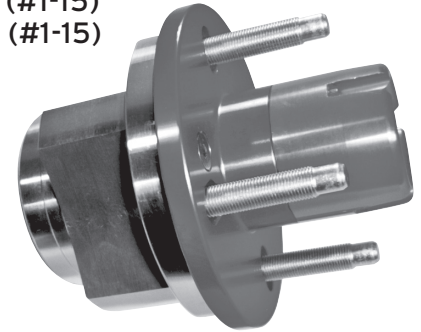

1580 Trolley Road
York, PA 17408 USA
717.764.9844

www.wintersperformance.com

BABY GRAND REAR HUB KITS

ALUMINUM ASSEMBLIES

KIT P/N 2775-425 4 Lug, 4-1/4" Bolt Circle (#1-15)

KIT P/N 2775-450 4 Lug, 4-1/2" Bolt Circle (#1-15)

ALUMINUM HUB w/RACES AND STUDS

KIT P/N 2770-425 4 Lug, 4-1/4" Bolt Circle

KIT P/N 2770-450 4 Lug, 4-1/2" Bolt Circle

#	DESCRIPTION	P/N	QTY
1	Drive Flange		1
4	Hole Pattern, 1/2" Studs	6548-500	
4	Hole Pattern, 5/8" Studs	6548-625	
5	Hole Pattern, 5/8" Studs	2489	
2	10-24 x 3/8" SHCS	7938	2
3	Slotted Washer	1665	1
4	Spindle Nut	5101T	1
5	Keyed Washer	1664	1
6	Bearing Cone	7325	2
7	Bearing Cup	7323	2
8	Wheel Hub, Aluminum		1
4	On 4-1/4", 1/2" Studs	2258-425	
4	On 4-1/2", 1/2" Studs	2258-450	
9	Hub Seal	7203	1

#	DESCRIPTION	P/N	QTY
10	Retaining Ring	7689	1
11	Wheel Stud		
	1/2" Press-In	8062-01	4
	5/8" Threaded	5098A	5
12	5/16-18 x 3/4" FHCS	7120	2
13	O'Ring	7458	1
14	10-24 x 1-3/8" SHCS	8096	3
15	Hub Cap	6579	1
16*	5/16-18 x 3/4" 12pt CS	7145	5
17*	10-1/4" x 3/4" Rotor	6773	1
18*	3/8-16 x 1-1/4" 12pt CS	7735	4
19*	3/8" Thin Washer	8085	4
20*	Rotor Adapter	1253-01	1