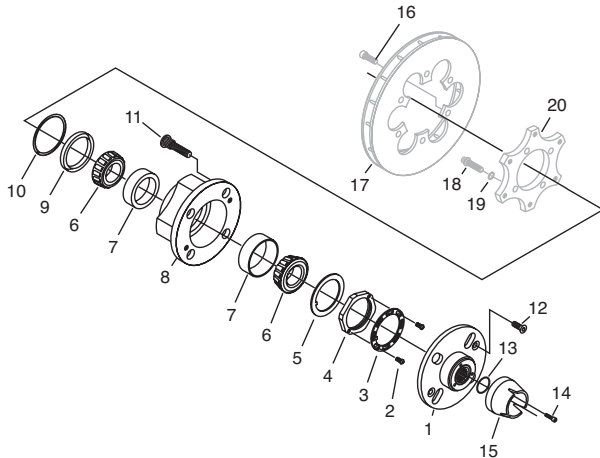

1580 Trolley Road
York, PA 17408 USA
717.764.9844

www.wintersperformance.com

BABY GRAND REAR HUB KITS

ALUMINUM ASSEMBLIES

KIT P/N 2775-425 4 Lug, 4-1/4" Bolt Circle (#1-15)

KIT P/N 2775-450 4 Lug, 4-1/2" Bolt Circle (#1-15)

ALUMINUM HUB w/RACES AND STUDS

KIT P/N 2770-425 4 Lug, 4-1/4" Bolt Circle

KIT P/N 2770-450 4 Lug, 4-1/2" Bolt Circle

#	DESCRIPTION	P/N	QTY
1	Drive Flange		1
4	Hole Pattern, 1/2" Studs	6548-500	
4	Hole Pattern, 5/8" Studs	6548-625	
5	Hole Pattern, 5/8" Studs	2489	
2	10-24 x 3/8" SHCS	7938	2
3	Slotted Washer	1665	1
4	Spindle Nut	5101T	1
5	Keyed Washer	1664	1
6	Bearing Cone	7325	2
7	Bearing Cup	7323	2
8	Wheel Hub, Aluminum		1
4	On 4-1/4", 1/2" Studs	2258-425	
4	On 4-1/2", 1/2" Studs	2258-450	
9	Hub Seal	7203	1

#	DESCRIPTION	P/N	QTY
10	Retaining Ring	7689	1
11	Wheel Stud		
	1/2" Press-In	8062-01	4
	5/8" Threaded	5098A	5
12	5/16-18 x 3/4" FHCS	7120	2
13	O'Ring	7458	1
14	10-24 x 1-3/8" SHCS	8096	3
15	Hub Cap	6579	1
16*	5/16-18 x 3/4" 12pt CS	7145	5
17*	10-1/4" x 3/4" Rotor	6773	1
18*	3/8-16 x 1-1/4" 12pt CS	7735	4
19*	3/8" Thin Washer	8085	4
20*	Rotor Adapter	1253-01	1