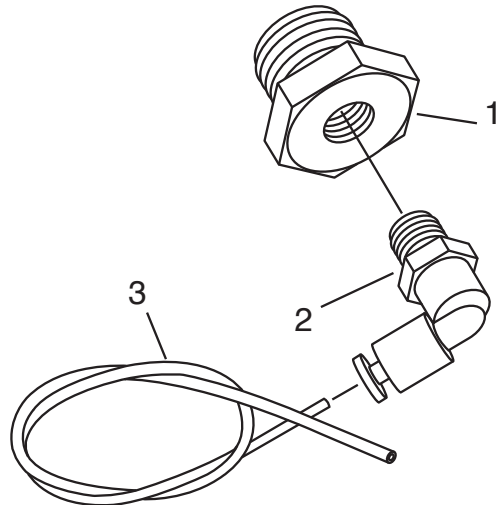

1580 Trolley Road
York, PA 17408 USA
717.764.9844

www.wintersperformance.com

Top Breather Assembly

Kit P/N 2966T

#	Description	P/N
1	3/8" Pipe Fitting	8708
2	Tube Adapter	8074
3	Poly Tubing, 16" Length	8075

Illustration below shows location of the breather assembly when installed.

WP519