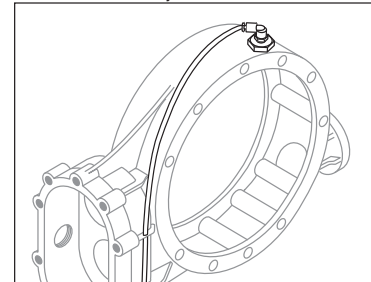

#	Description	P/N
1	3/8" Pipe Fitting	8708
2	Tube Adapter	8074
3	Poly Tubing, 16" Length	8075

Illustration below shows location of the breather assembly when installed.